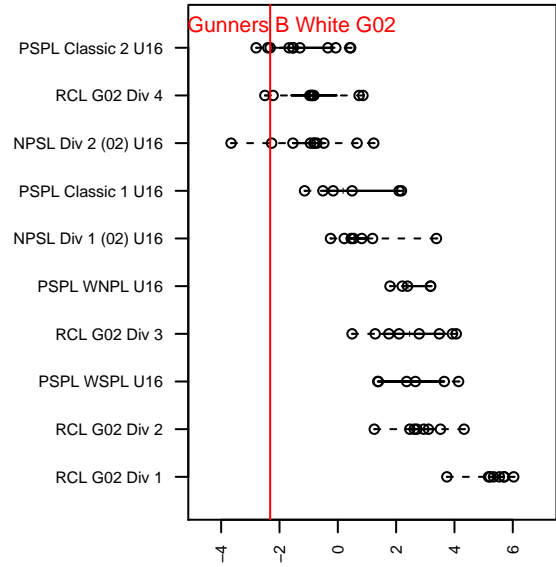

ISC Gunners B White G02

Issaquah SC
 Issaquah, WA
 G02 total strength=1123
 attack=5.22 defense=1.79
 fall league = PSPL Classic 2 U16

alt names used:
 ISC GUNNERS FC ISC GUNNERS G02B WHI
 ISC Gunners G02B White
 ISC Gunners G02B White
 ISC Gunners G02B White

Venues played:
 2017 Starfire Spring Classic GU16
 2017 Sounders FC Cup GU16 Silver
 2017 WA Rush Cup GU16 Silver
 2017 PSPL Classic 2 U16

ISC Gunners B White G02
 Dots are actual minus expected GF (blue circles) and GA (red triangles).
 Blue line is smoothed change in attack strength. Red is smoothed change in defense strength.

**attack and defense variance (black dot)
relative to other teams
and top 10 in region**

**attack and defense rating
relative to others at age
and all opponents in last 13 months**

Performance relative to 13 month average