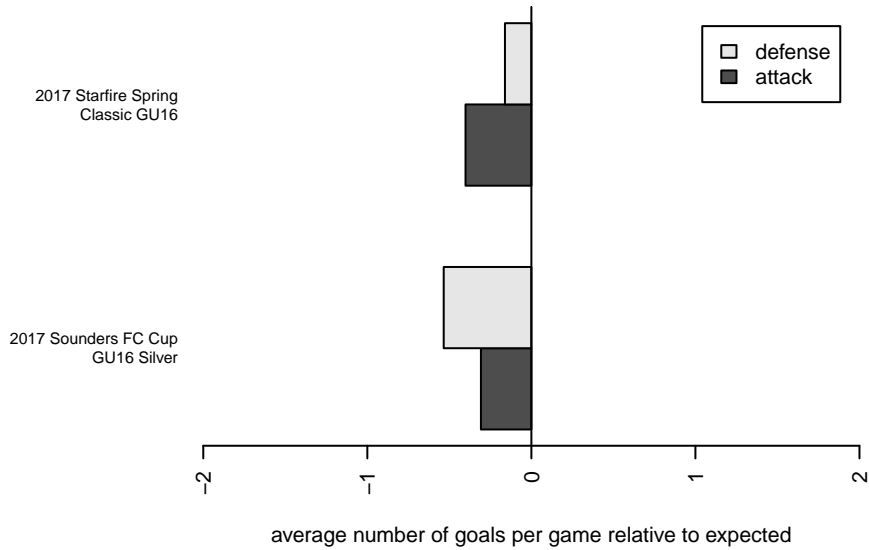

ISC Gunners B White G02

Issaquah SC
 Issaquah, WA
 G02 total strength=1123
 attack=5.22 defense=1.79
 fall league = PSPL Classic 2 U16

alt names used:
 ISC GUNNERS FC ISC GUNNERS G02B WHI
 ISC Gunners G02B White
 ISC Gunners G02B White
 ISC Gunners G02B White

Venues played:
 2017 Starfire Spring Classic GU16
 2017 Sounders FC Cup GU16 Silver
 2017 WA Rush Cup GU16 Silver
 2017 PSPL Classic 2 U16

ISC Gunners B White G02
 Dots are actual minus expected GF (blue circles) and GA (red triangles).
 Blue line is smoothed change in attack strength. Red is smoothed change in defense strength.

**attack and defense variance (black dot)
relative to other teams
and top 10 in region**

**attack and defense rating
relative to others at age
and all opponents in last 13 months**

Performance relative to 13 month average