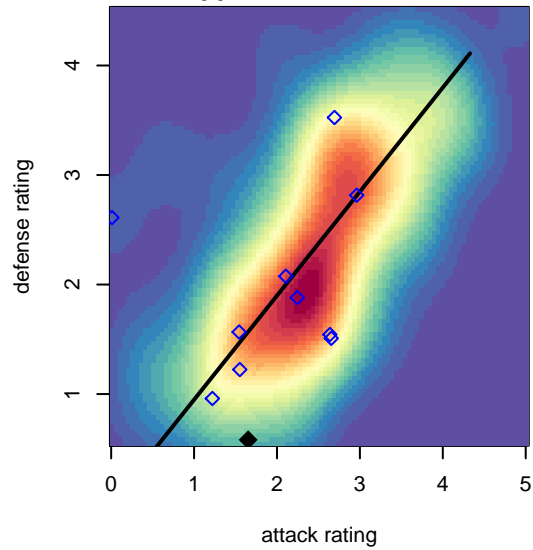

ISC Gunners B White G02

Issaquah SC
 Issaquah, WA
 G02 total strength=1123
 attack=5.22 defense=1.79
 fall league = PSPL Classic 2 U16

alt names used:
 ISC GUNNERS FC ISC GUNNERS G02B WHI
 ISC Gunners G02B White
 ISC Gunners G02B White
 ISC Gunners G02B White

Venues played:
 2017 Starfire Spring Classic GU16
 2017 Sounders FC Cup GU16 Silver
 2017 WA Rush Cup GU16 Silver
 2017 PSPL Classic 2 U16

ISC Gunners B White G02
 Dots are actual minus expected GF (blue circles) and GA (red triangles).
 Blue line is smoothed change in attack strength. Red is smoothed change in defense strength.

**attack and defense variance (black dot)
relative to other teams
and top 10 in region**

**attack and defense rating
relative to others at age
and all opponents in last 13 months**

Performance relative to 13 month average