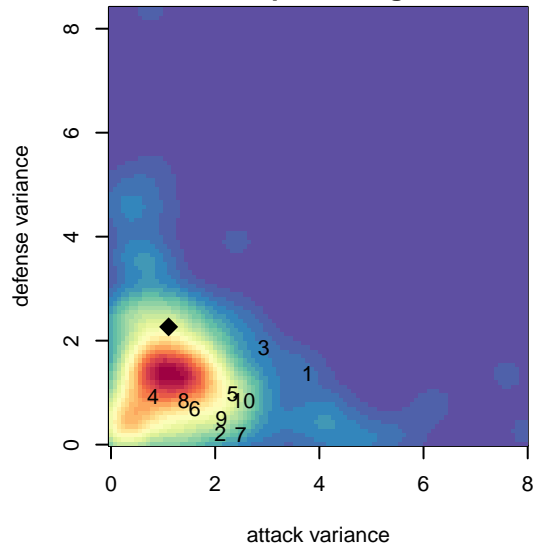

ISC Gunners B White G02

Issaquah SC
 Issaquah, WA
 G02 total strength=1123
 attack=5.22 defense=1.79
 fall league = PSPL Classic 2 U16

alt names used:
 ISC GUNNERS FC ISC GUNNERS G02B WHI
 ISC Gunners G02B White
 ISC Gunners G02B White
 ISC Gunners G02B White

Venues played:
 2017 Starfire Spring Classic GU16
 2017 Sounders FC Cup GU16 Silver
 2017 WA Rush Cup GU16 Silver
 2017 PSPL Classic 2 U16

ISC Gunners B White G02
 Dots are actual minus expected GF (blue circles) and GA (red triangles).
 Blue line is smoothed change in attack strength. Red is smoothed change in defense strength.

**attack and defense variance (black dot)
relative to other teams
and top 10 in region**

**attack and defense rating
relative to others at age
and all opponents in last 13 months**

Performance relative to 13 month average